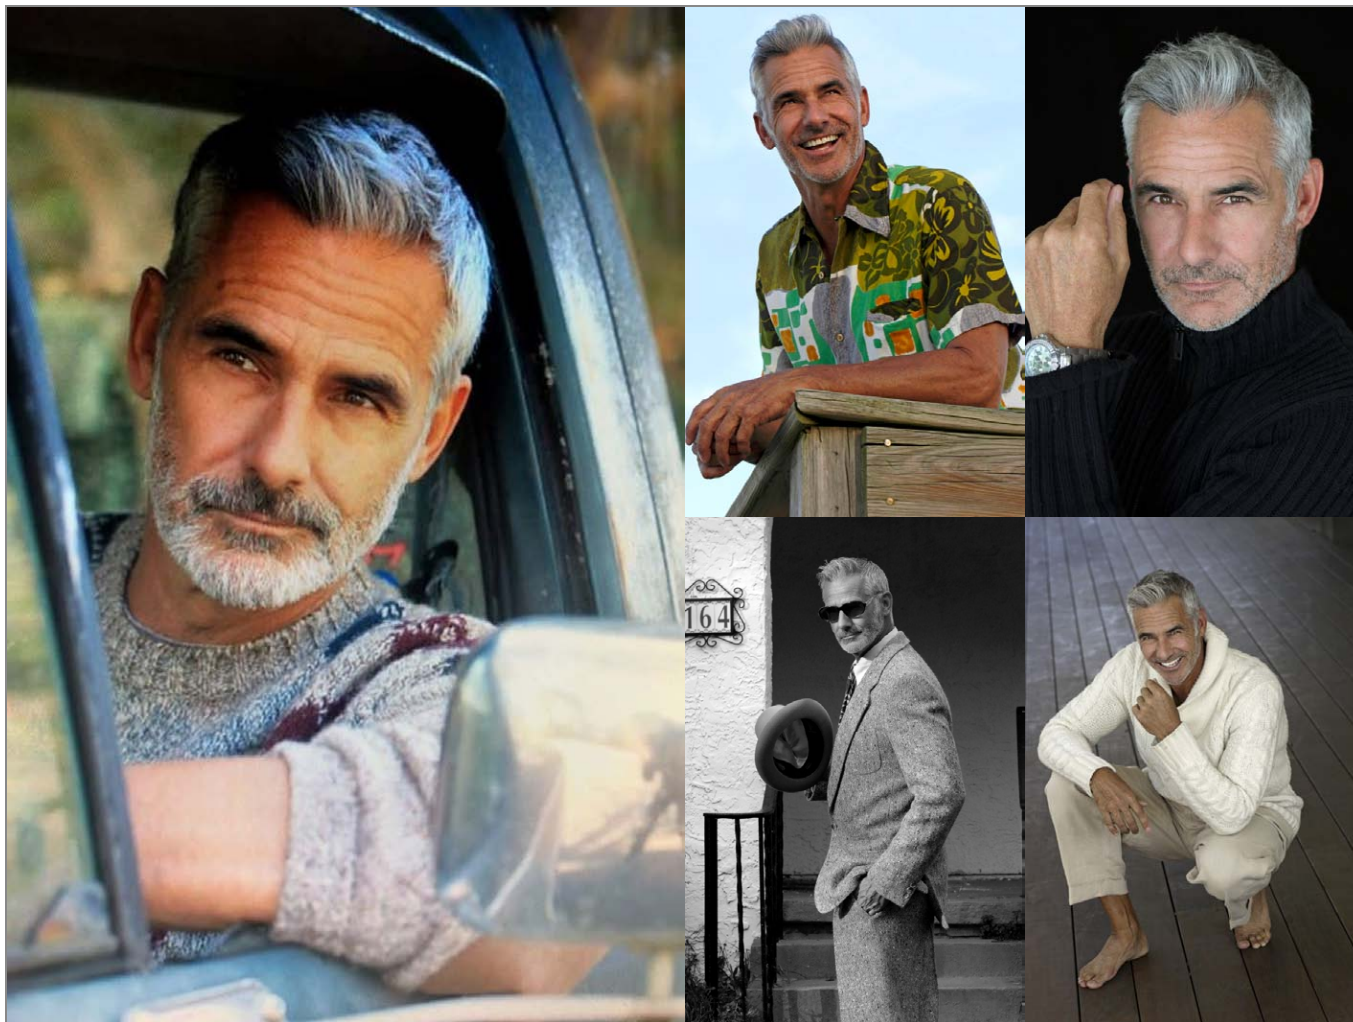

# MARILYN'S

Tony L

HAIR  
**salt  
and  
pepper**

EYES  
**brown**

HEIGHT  
**5' 11"**

WAIST  
**32**

INSEAM  
**32**

NECK  
**15.5**

SLEEVE  
**34**

SUIT  
**40R**

SHIRT  
**M**

SHOE  
**10.5**

**MARILYN'S AGENCY**  
601 Norwalk Street  
Greensboro, NC 27407  
marilynsagency.com  
(336) 292-5950